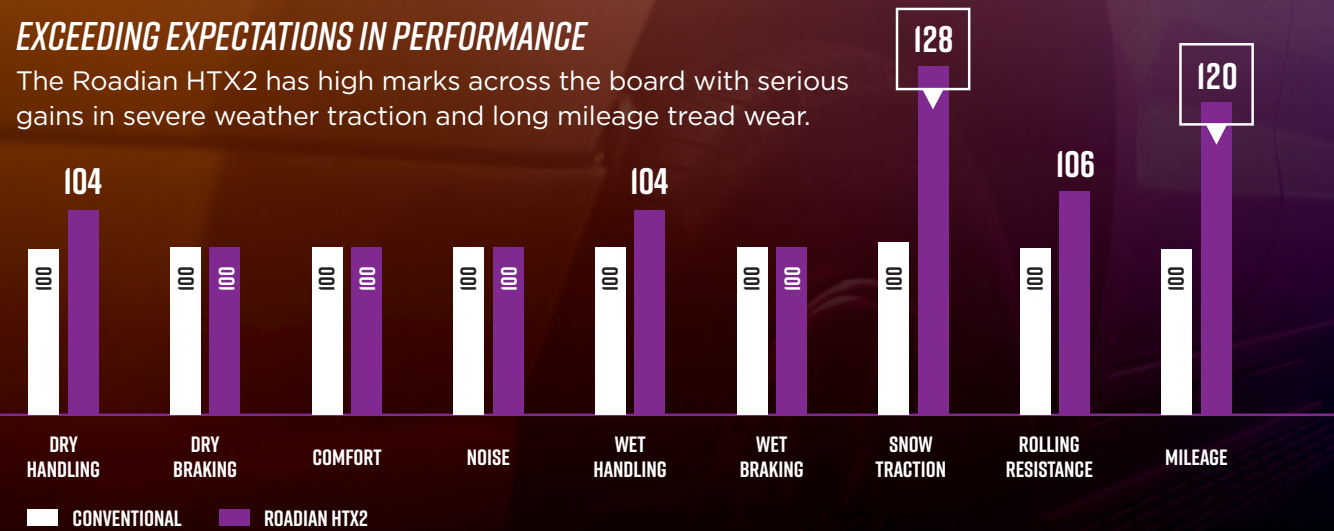

ROADIAN HTX2

HIGHWAY TERRAIN

AN ALL-WEATHER PERFORMER THAT GOES THE DISTANCE.

This is the new Nexen Roadian HTX2, the result of a long-inspired journey to create a high-mileage SUV and Light Truck tire that also delivers outstanding all-weather driving performance. Designed, engineered, and constructed with technical features only found in the Roadian HTX2, compromise is no longer a part of your tire buying equation.

SIZES AVAILABLE	51
RIM SIZE	16" - 22"
SPEED RATING	R, S, T & H

EXCEEDING EXPECTATIONS IN PERFORMANCE

The Roadian HTX2 has high marks across the board with serious gains in severe weather traction and long mileage tread wear.