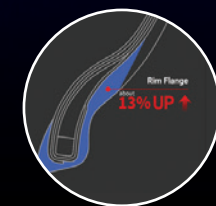

INCREDIBLE DURABILITY

Nexen's proven bead design and construction consists of an optimized Profile Bead Filler and Stiffer Rim Flange for increased overall rigidity and tire durability.

New Roadian HTX2